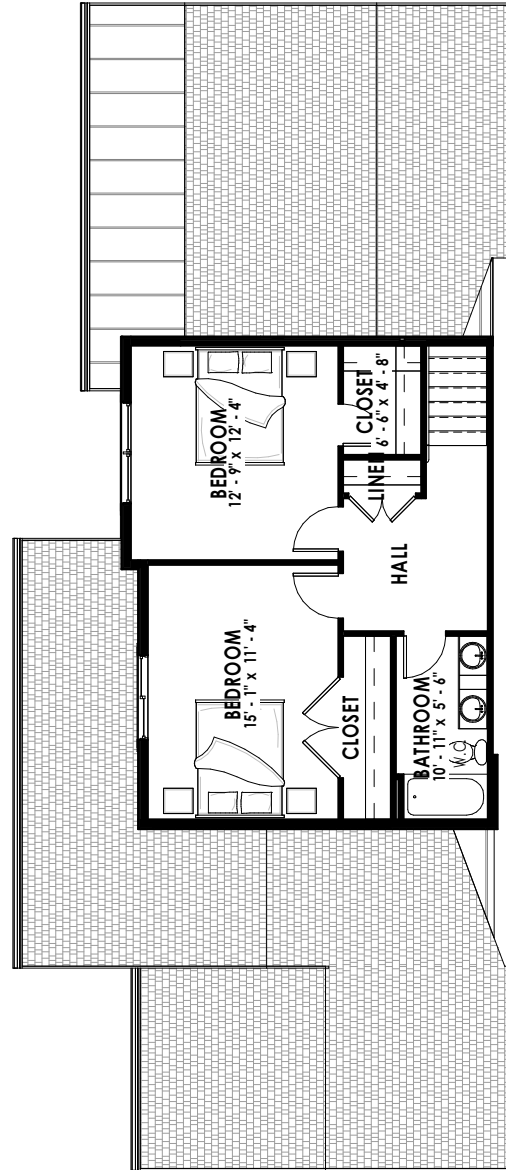

**PLAN C SQ. FT.**

**MAIN LEVEL- 1095 SQ. FT.**

**UPPER LEVEL - 599 SQ. FT.**

**TOTAL SQ. FT. = 1694**

SOMERSET VILLAS - UNIT TYPE C