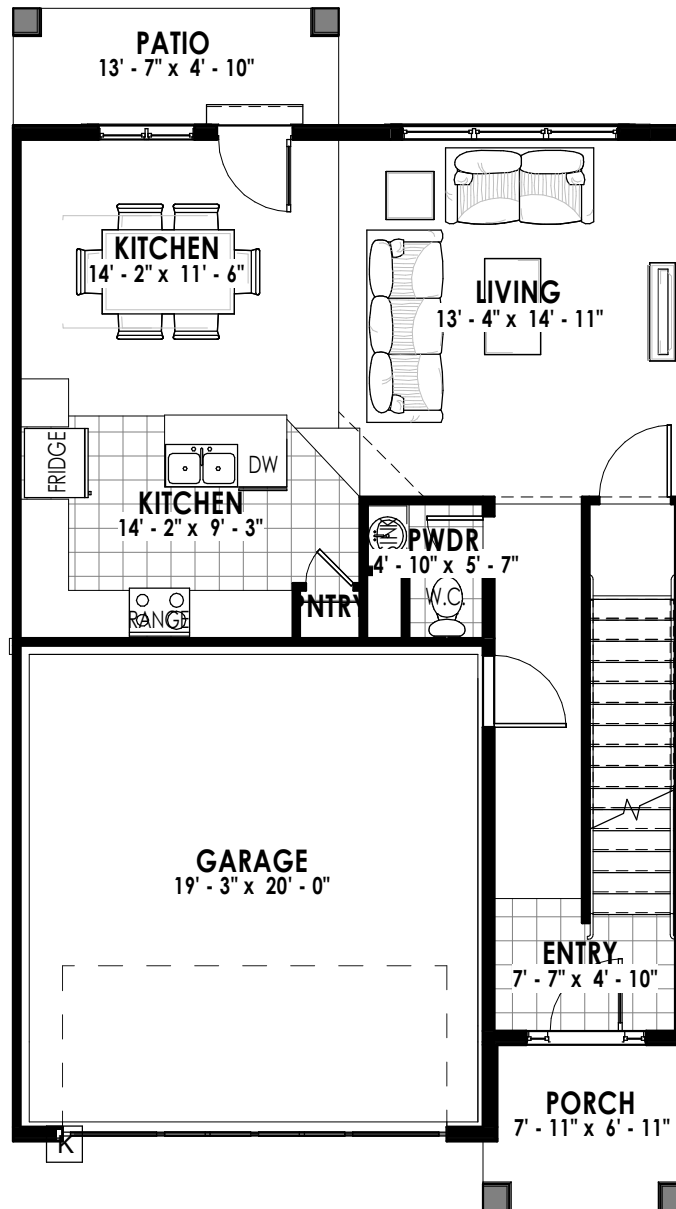

PLAN B SQ. FT.
LOWER LEVEL- 757 SQ. FT.
MAIN LEVEL- 742 SQ. FT.
UPPER LEVEL - 825 SQ. FT.
TOTAL SQ. FT.= 2324

*ALL SQUARE FOOTAGE IS APPROXIMATE

SOMERSET VILLAS - UNIT TYPE B

PLAN B SQ. FT.
LOWER LEVEL- 757 SQ. FT.
MAIN LEVEL- 742 SQ. FT.
UPPER LEVEL - 825 SQ. FT.
TOTAL SQ. FT.= 2324

*ALL SQUARE FOOTAGE IS APPROXIMATE

SOMERSET VILLAS - UNIT TYPE B

PLAN B SQ. FT.
LOWER LEVEL- 757 SQ. FT.
MAIN LEVEL- 742 SQ. FT.
UPPER LEVEL - 825 SQ. FT.
TOTAL SQ. FT.= 2324

*ALL SQUARE FOOTAGE IS APPROXIMATE

SOMERSET VILLAS - UNIT TYPE B