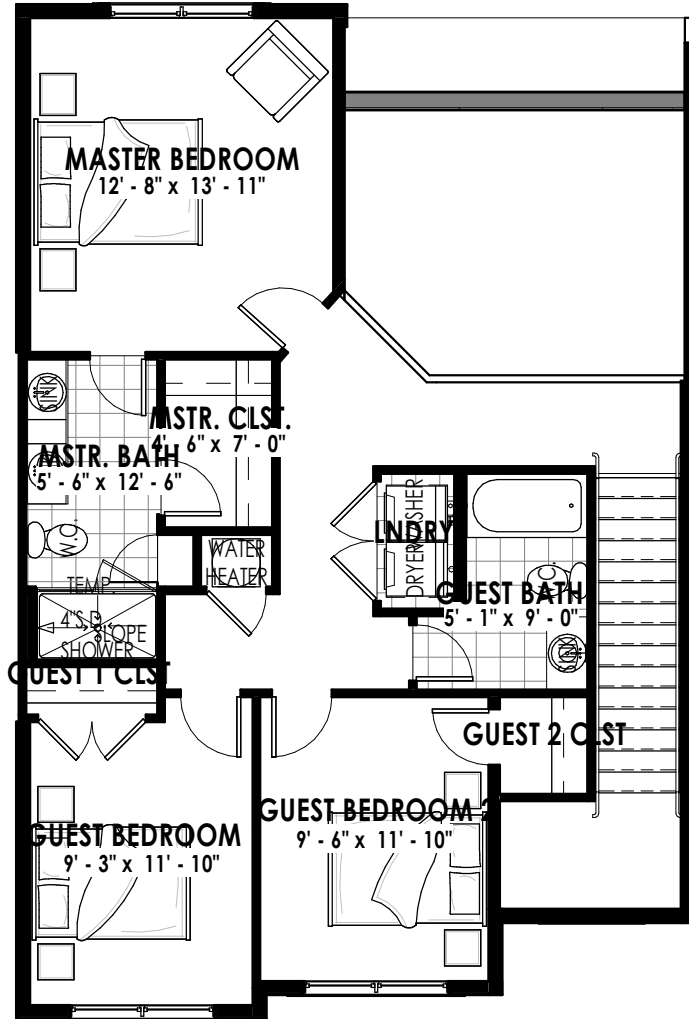

PLAN B SQ. FT.
LOWER LEVEL- 757 SQ. FT.
MAIN LEVEL- 742 SQ. FT.
UPPER LEVEL - 825 SQ. FT.
TOTAL SQ. FT.= 2324

*ALL SQUARE FOOTAGE IS APPROXIMATE

SOMERSET VILLAS - UNIT TYPE B

PLAN B SQ. FT.
LOWER LEVEL- 757 SQ. FT.
MAIN LEVEL- 742 SQ. FT.
UPPER LEVEL - 825 SQ. FT.
TOTAL SQ. FT.= 2324

*ALL SQUARE FOOTAGE IS APPROXIMATE

SOMERSET VILLAS - UNIT TYPE B

PLAN B SQ. FT.
LOWER LEVEL- 757 SQ. FT.
MAIN LEVEL- 742 SQ. FT.
UPPER LEVEL - 825 SQ. FT.
TOTAL SQ. FT.= 2324

*ALL SQUARE FOOTAGE IS APPROXIMATE

SOMERSET VILLAS - UNIT TYPE B