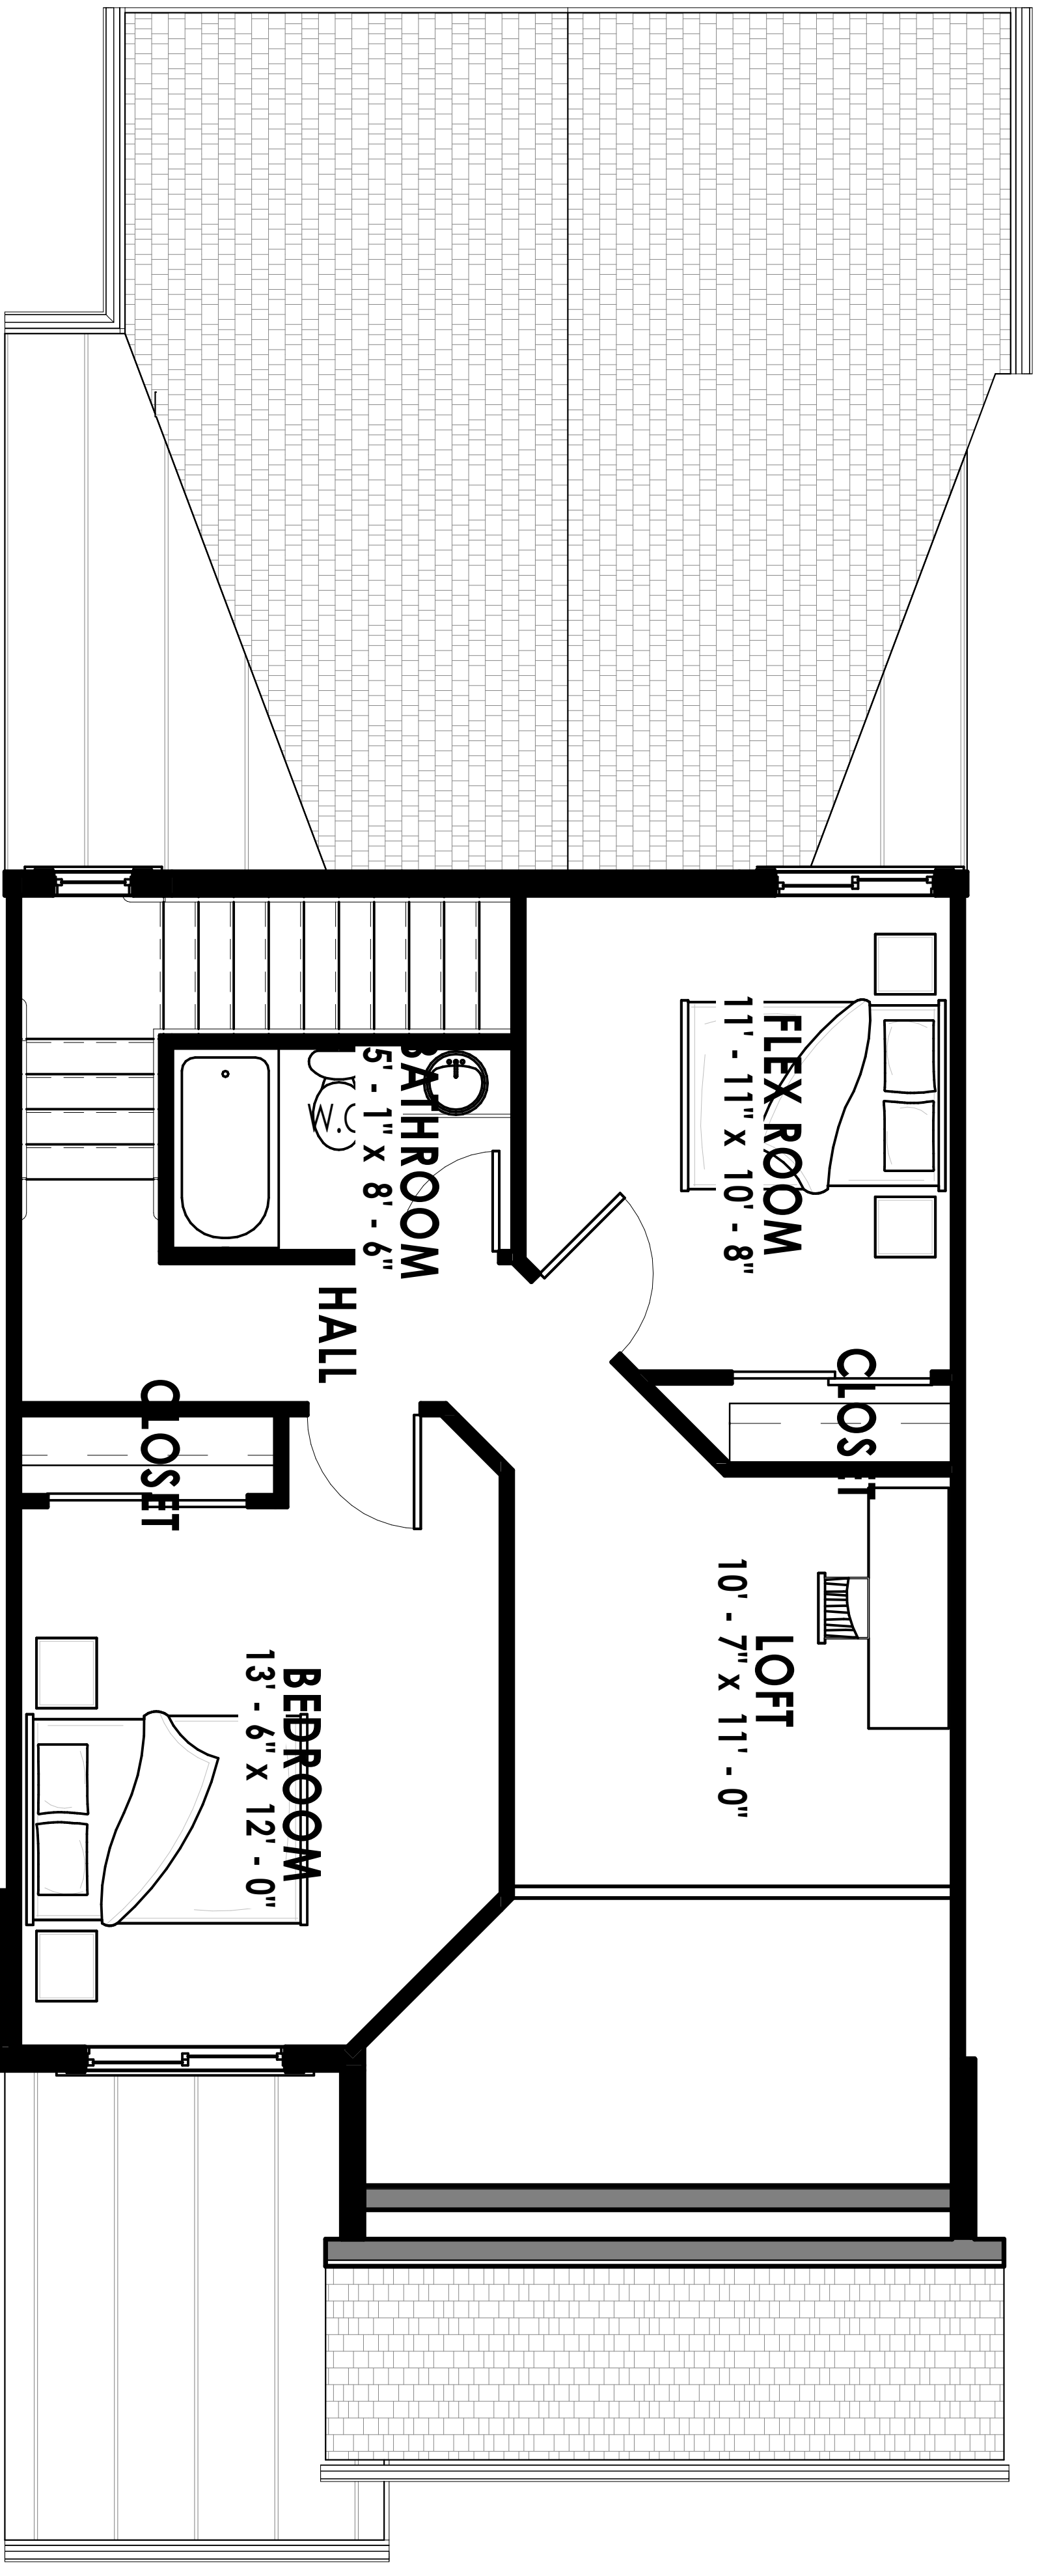

PLAN D SQ. FT.

MAIN LEVEL - 895 SQ. FT.
UPPER LEVEL - 595 SQ. FT.
TOTAL SQ. FT. = 1490

*ALL SQUARE FOOTAGE IS APPROXIMATE

SOMERSET VILLAS - UNIT TYPE D

SOMERSET VILLAS - UNIT TYPE D