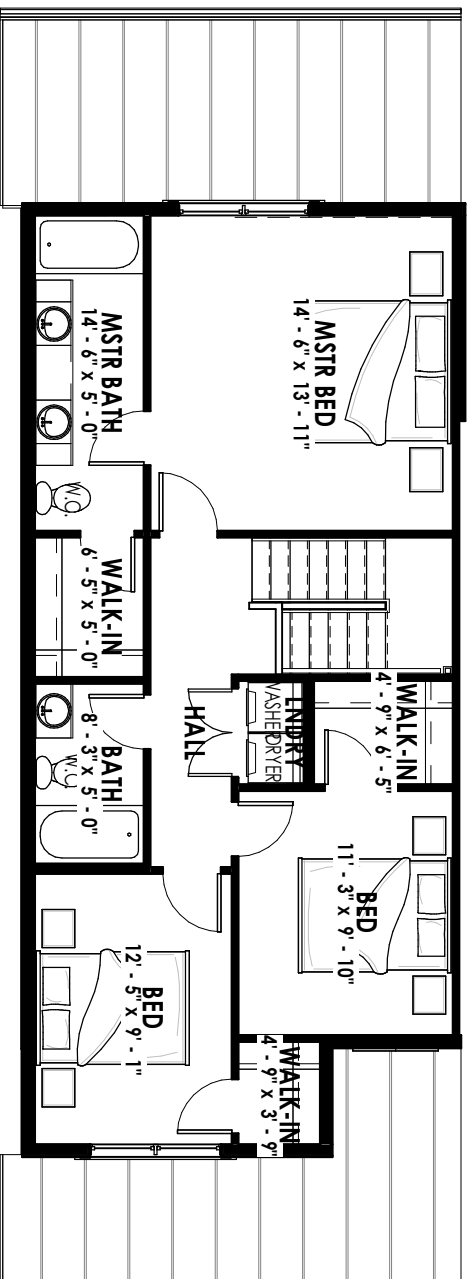

PLANE SQ. FT.

MAIN LEVEL- 611 SQ. FT.

UPPER LEVEL - 787 SQ. FT.

TOTAL SQ. FT. = 1398

*ALL SQUARE FOOTAGE IS APPROXIMATE

SOMERSET VILLAS - UNIT TYPE E1

PLAN E SQ. FT.

MAIN LEVEL- 611 SQ. FT.

UPPER LEVEL - 787 SQ. FT.

TOTAL SQ. FT. = 1398

SOMERSET VILLAS - UNIT TYPE E1